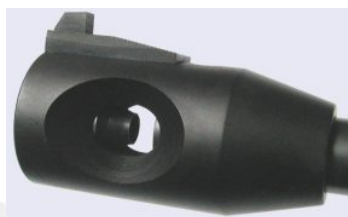

# B96

SELF-LOADING RAPID-FIRE MATCH  
CO2 PISTOL

**AERON**

AERON CZ S.R.O. - VŠETIČKOVA 23 - 602 00 BRNO - CZECH REPUBLIC - EMAIL: INFO@AERON.CZ - WWW.AERON.CZ

[www.aeron.cz](http://www.aeron.cz)

## self-loading rapid-fire or match CO2 pistol

The match self-loading five-shot CO<sub>2</sub> pistol model AERON B96 is intended both for sports shooting and for competition shooting complying with ISSF regulations. It can be used either as a single shot or a five shot rapid-fire weapon.

Precision compensator for the ultimate performance on LOTHAR WALTER barrel.

Adjustable trigger stop, weight, length and tilt

5-shot cartridge provides extremely short loading times.

Micrometer sight is adjustable in height and lateral directions.

## Technical specifications

Calibre:	4.5 mm / .177"
Legth:	355 mm / 14.0"
Height:	160 mm / 6.3"
Width:	49.5 mm / 1.9"
Weight:	~1050 g / ~2.2 lbs
Barrel legth:	210 mm / 8.3" (230 mm, 254 mm / 9", 10" optional) (w/o compensator)
Sight radius:	325 mm / 12.8" (with 210 mm / 8.3" barrel)
Sights:	front: interchangeable, 3.5 - 5 mm rear: micrometer adjustable in height and lateral directions. Adj. blade 2.8-3.8mm
Trigger:	adjustable trigger stop, weight, length and tilt
Trigger weight:	adjustable
Grips:	anatomical right or left walnut grips with adjustable tilt 110°-125°
Additional weight*:	displaceable 90g / 0.2lbs, 75mm / 2.95" travell
Cartridge capacity:	5 pellets (or 1 pellet according to ISSF regulations)
Energy source:	CO <sub>2</sub> filling from external pressure source with charging adaptor* (or included 150g refillable pressure gas cylinder) or standard 12g CO <sub>2</sub> cartridges.
Velocity:	~135 ms <sup>-1</sup> / ~443 fps
Accuracy c-t-c (10 m):	< 2.0 mm / < 0.079"
Shot energy	4.56J
Number of shots	> 60 from 12g cartridge >100 from internal pressure tank
5-shot rapid fire time	< 3s