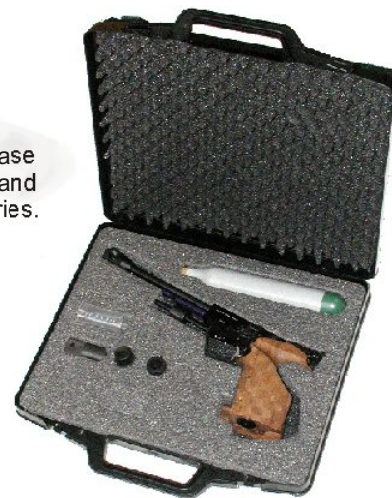

B96

self-loading rapid-fire or match CO2 pistol

The match self-loading five-shot CO₂ pistol model AERON B96 is intended both for sports shooting and for competition shooting complying with ISSF regulations. It can be used either as a single shot or a five shot rapid-fire weapon.

The high technical standard with the precision LOTHAR WALTHER company barrel coupled with new compensator design and a lot of variable elements make it possible to meet all individual requirements of the shooter.

Technical specifications

Calibre:	4.5 mm / .177"
Legth:	355 mm / 14.0"
Height:	160 mm / 6.3"
Width:	49.5 mm / 1.9"
Weight:	~1050 g / ~2.2 lbs
Barrel legth:	210 mm / 8.3" (230 mm, 254 mm / 9", 10" optional) (w/o compensator)
Sight radius:	325 mm / 12.8" (with 210 mm / 8.3" barrel)
Sights:	front: interchangeable, 3.5 - 5 mm rear: micrometer adjustable in height and lateral directions. Adj. blade 2.8-3.8mm
Trigger:	adjustable trigger stop, weight, length and tilt
Trigger weight:	adjustable
Grips:	anatomical right or left walnut grips with adjustable tilt 110°-125°
Additional weight*:	displaceable 90g / 0.2lbs, 75mm / 2.95" travell
Cartridge capacity:	5 pellets (or 1 pellet according to ISSF regulations)
Energy source:	CO₂ filling from external pressure source with charging adaptor* (or included 150g refillable pressure gas cylinder) or standard 12g CO₂ cartridges.
Velocity:	~135 ms⁻¹ / ~443 fps
Accuracy c-t-c (10 m):	< 2.0 mm / < 0.079"
Shot energy	4.56J
Number of shots	> 60 from 12g cartridge >100 from internal pressure tank
5-shot rapid fire time	< 3s

*other sizes / weight may be ordered

Standard accessories: